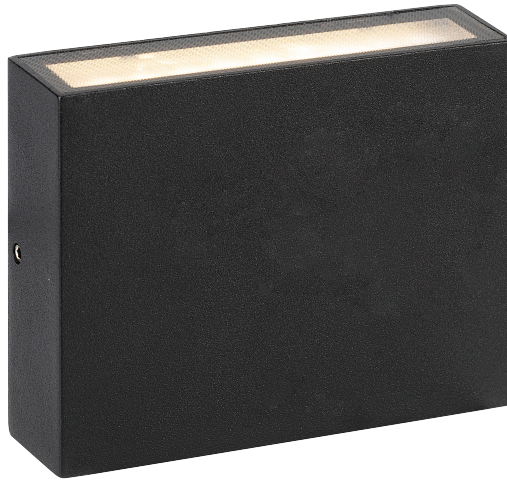

WALL LAMP OUTDOOR LIGHT

TECHNICAL SHEET

KL-550

KEYLIGHT

SPAIN

PRODUCTOS DE ILUMINACION

FEATURES

- 220-240V
- CE ROHS Certified
- Aluminum die-casting body
- PMMA Diffuser
- 3-years warranty

SPECIFICATIONS

Product Code	KL-550
Power	7W
Input	220-240V
Luminous flux	500 lm
Color Temperature	2700k-6500k
Beam Angle	120°
Power factor	≥0.54
CRI	80
Finishing Colors	White/Silver Grey/Dark Grey/Black
LED Type	SMD
IP Rating	IP65 Class 1
Size	116mm*91mm*30mm
Warranty	3 years

IP65

Class I

CRI
80

K°
3000