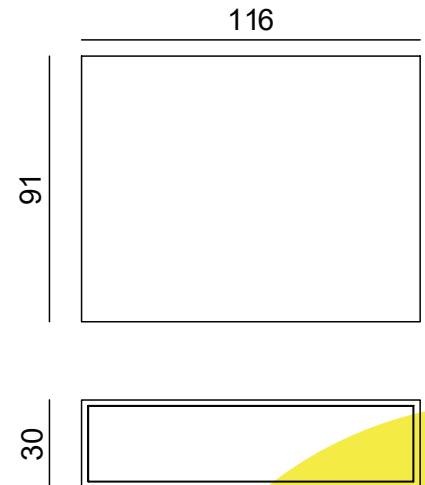

WALL LAMP OUTDOOR LIGHT

TECHNICAL SHEET

KL-550

KEYLIGHT

SPAIN

PRODUCTOS DE ILUMINACION

FEATURES

- 220-240V
- CE ROHS Certified
- Aluminum die-casting body
- PMMA Diffuser
- 3-years warranty

SPECIFICATIONS

Product Code	KL-550
Power	7W
Input	220-240V
Luminous flux	500 lm
Color Temperature	2700k-6500k
Beam Angle	120°
Power factor	≥0.54
CRI	80
Finishing Colors	White/Silver Grey/Dark Grey/Black
LED Type	SMD
IP Rating	IP65 Class 1
Size	116mm*91mm*30mm
Warranty	3 years